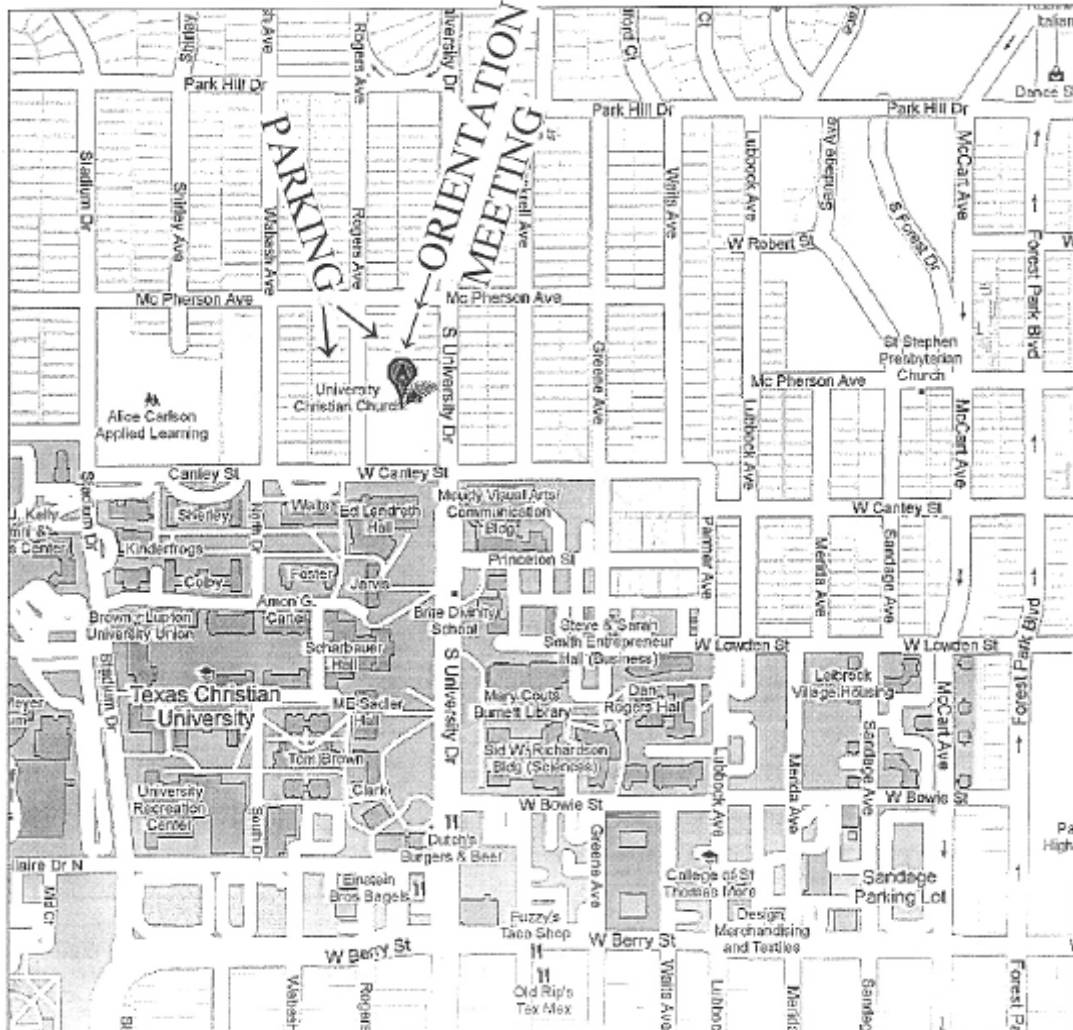

# Habitat Orientation located at University Christian Church, Room 205

## 2720 South University Drive Fort Worth, Texas 76109

 **University Christian Church** is located at the corner of University Drive and Cantey Street, next to the campus of Texas Christian University 

- From I-30: Exit University Drive  and head south (right ramp) for 1.5 miles. U.C.C. is on the right at the corner of University Drive and Cantey Street.
- From I-35: Exit Berry Street  and head west (toward T.C.U.). Turn right  on University Drive. U.C.C. is on the left, at the corner of University Drive and Cantey Street.
- From I-20: Exit Interstate 35  north bound, toward Fort Worth. Exit Berry Street  and head west (toward T.C.U.). Turn right  on University Drive. U.C.C. is on the left, at the corner of University Drive and Cantey Street.